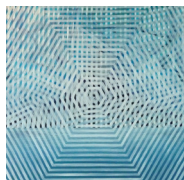

PRICELIST

CONSTRUCTED HORIZONS

ALEXANDER ZAKLYNSKY

-1 . PATTERN PAINTING #1.
190 CM X 190 CM

- 1,600,000. ISK

-2 . PATTERN PAINTING #2.
190 CM X 190 CM

- 1,600,000. ISK

-3 . STAR FIELD #2.
160 CM X 160 CM

- 1,100,000. ISK

-4 . PARALLAX #6.
160 CM X 190 CM

- 1,100,000. ISK

-5 . SILENCE.
245 CM X 180 CM

- 1,800,000. ISK

-6 . VERTIGO.
182 CM X 182 CM

- 1,600,000. ISK

-7 . SUNRA.
190 CM X 300 CM