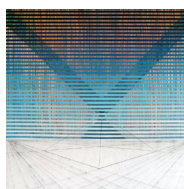

PRICELIST

CONSTRUCTED HORIZONS

ALEXANDER ZAKLYNSKY

-1 . PATTERN PAINTING #1.
190 CM X 190 CM

- 1,600,000. ISK

-2 . PATTERN PAINTING #2.
190 CM X 190 CM

- 1,600,000. ISK

-3 . STAR FIELD #2.
160 CM X 160 CM

- 1,100,000. ISK

-4 . PARALLAX #6.
160 CM X 190 CM

- 1,100,000. ISK

-5 . SILENCE.
245 CM X 180 CM

- 1,800,000. ISK

-6 . VERTIGO.
182 CM X 182 CM

- 1,600,000. ISK

-7 . SUNRA.
190 CM X 300 CM