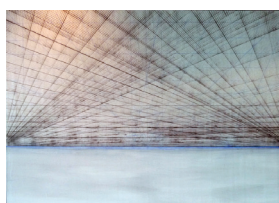

PRICELIST

CONSTRUCTED HORIZONS

ALEXANDER ZAKLYNSKY

-1 . PATTERN PAINTING #1.
190 CM X 190 CM

- 1,600,000. ISK

-2 . PATTERN PAINTING #2.
190 CM X 190 CM

- 1,600,000. ISK

-3 . STAR FIELD #2.
160 CM X 160 CM

- 1,100,000. ISK

-4 . PARALLAX #6.
160 CM X 190 CM

- 1,100,000. ISK

-5 . SILENCE.
245 CM X 180 CM

- 1,800,000. ISK

-6 . VERTIGO.
182 CM X 182 CM

- 1,600,000. ISK

-7 . SUNRA.
190 CM X 300 CM